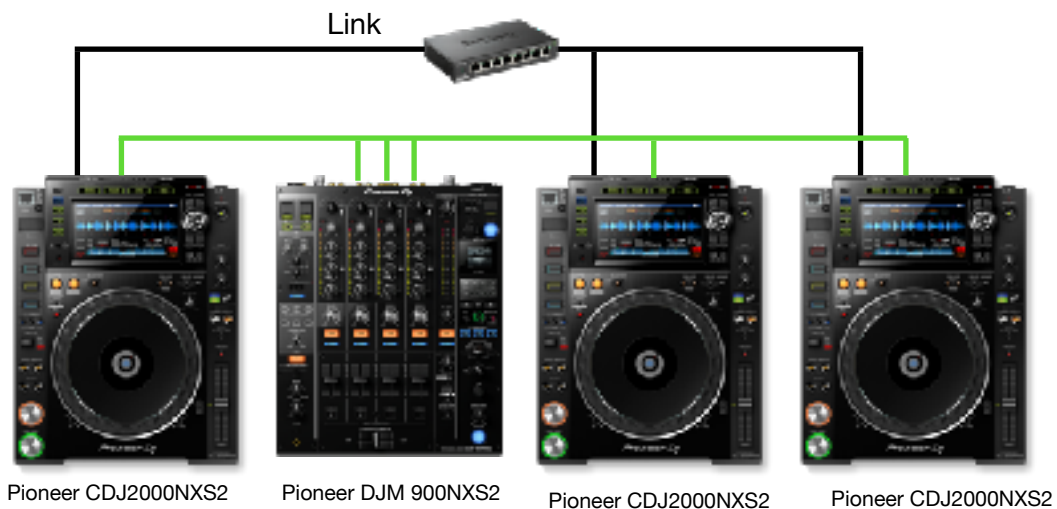

# TECHNICAL RIDER

### VENUE HAS TO PROVIDE

- 3 x Pioneer CDJ 2000 NEXUS 2 (these MUST be updated with the latest firmware)
- Same firmware version for each of multiple units of CDJ-2000 required when they are used together
- 1 x Pioneer DJM 900 NEXUS 2 (no other model or make is acceptable)
- 1 x 8-port gigabit Ethernet hub
- 4 x CAT5 short-length network cables
- Enough local to Euro plug adapters are needed
- 4 x available power sockets.
- Set up must be positioned exactly as shown above, CDJ's must be at the same height as the mixer, must not be positioned on stands.